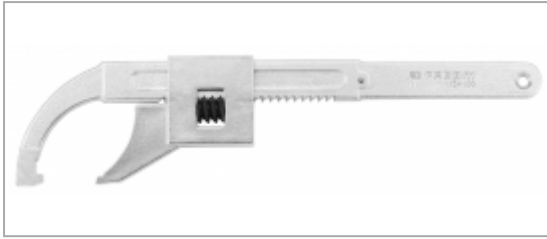

115A - MONKEY WRENCH | 115A.100

Description

- Capacity: 10 to 200 mm.
- Presentation: satin chrome finish.

Information

A [mm]	5
d [mm]	20 - 100
E [mm]	5
l [mm]	360
L [mm]	347
[g]	800