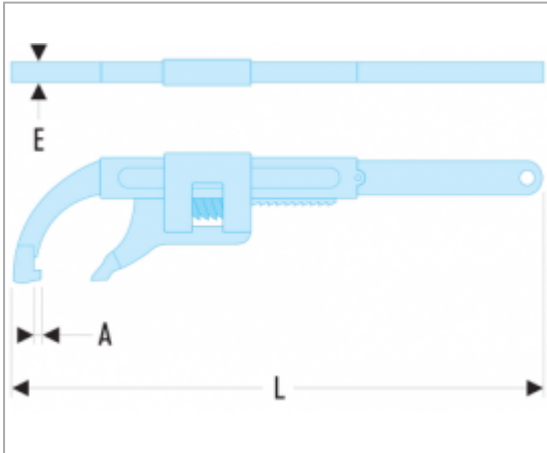

115A - MONKEY WRENCH | 115A.100

Description

- Capacity: 10 to 200 mm.
- Presentation: satin chrome finish.

Information

A [mm]	5
d [mm]	20 - 100
E [mm]	5
l [mm]	360
L [mm]	347
[g]	800